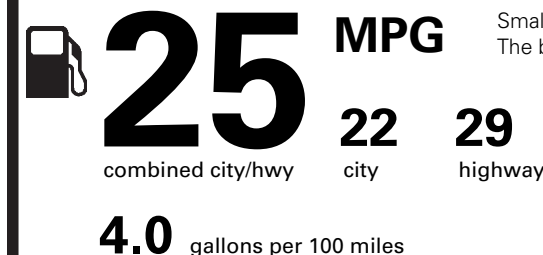

FUNCTIONAL

- 12.3" COLOR CLUSTR DISPLAY
- 8" LCD CNTR STK TOUCHSCRN
- INTELLIGENT ACCESS W/PUSH BUTTON START
- LANE-KEEPING SYSTEM
- LINCOLN CONNECT - 4G MODEM WITH WIFI CAPABILITY
- LINCOLN DRIVE MODES
- REMOTE KEYLESS ENTRY
- REMOTE START
- REVEL AUDIO W/14 SPEAKERS
- REVERSE PARKING AID
- STOP-START SYSTEM
- SYNC3® W/ VOICE ACT NAV
- UNIVERSAL GARAGE DOOR OPEN

SAFETY/SECURITY

- ADVANCETRAC WITH RSC
- AIRBAGS - SIDE IMPACT / CURTAINS
- AIRBAGS-DRVR&PASS KNEE
- AIRBAGS-DUAL-STAGE FRONT
- AUTO HIGH BEAMS
- BLIND SPOT DETECTION W/CTA
- PASSIVE ANTI-THEFT SECURILOCK SYSTEM
- PRE-COLLISION ASSIST W/AEB
- SOS POST CRASH SYSTEM

WARRANTY

- 4YR/50K MILE WARRANTY
- 4YR/50K PICKUPDELIVERY SVC
- 6YR/70K MI POWERTRAIN WARR

INCLUDED ON THIS VEHICLE

EQUIPMENT GROUP 200A	(MSRP)
225/55R19 99V A/S BSW TIRES	
ALL-WTHR FLR LNRS W/O MATS	160.00
TIRE INFLTR & SEALANT KIT	
19" BRT MACH ALUM W/MAGNETIC LINCOLN CO-PILOT360 PLUS PKG	3,100.00
.ACTIVE PARK ASSIST PLUS	
.ADAPTIVE CRUISE CNTRL W/TJA	
.360 DEGREE CAMERA ELEMENTS PACKAGE	1,100.00
.HEATED STEERING WHEEL	
.HEATED REAR SEATS	
.HEATED/VENTILATED D/P SEATS	
.WINDSHIELD WIPER DE-ICER	
.RAIN SENSING WIPERS	
FRONT LICENSE PLATE BRACKET	NO CHARGE

PRICE INFORMATION

BASE PRICE	(MSRP) $42,890.00
TOTAL OPTIONS/OTHER	4,360.00
TOTAL VEHICLE & OPTIONS/OTHER	47,250.00
DESTINATION & DELIVERY	995.00

EPA DOT Fuel Economy and Environment

Gasoline Vehicle

Fuel Economy

Small SUVs range from 16 to 120 MPG. The best vehicle rates 141 MPGe.

You spend **$500**

more in fuel costs over 5 years compared to the average new vehicle.

Annual fuel cost **$1,600**